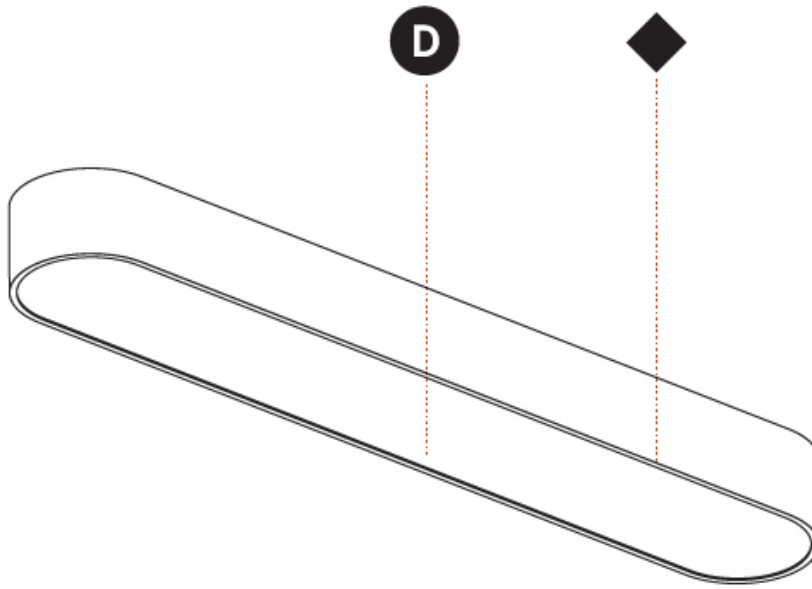

A32970-

PROJECT _____

TYPE _____

SPECIFIER _____

QUANTITY _____

DATE _____